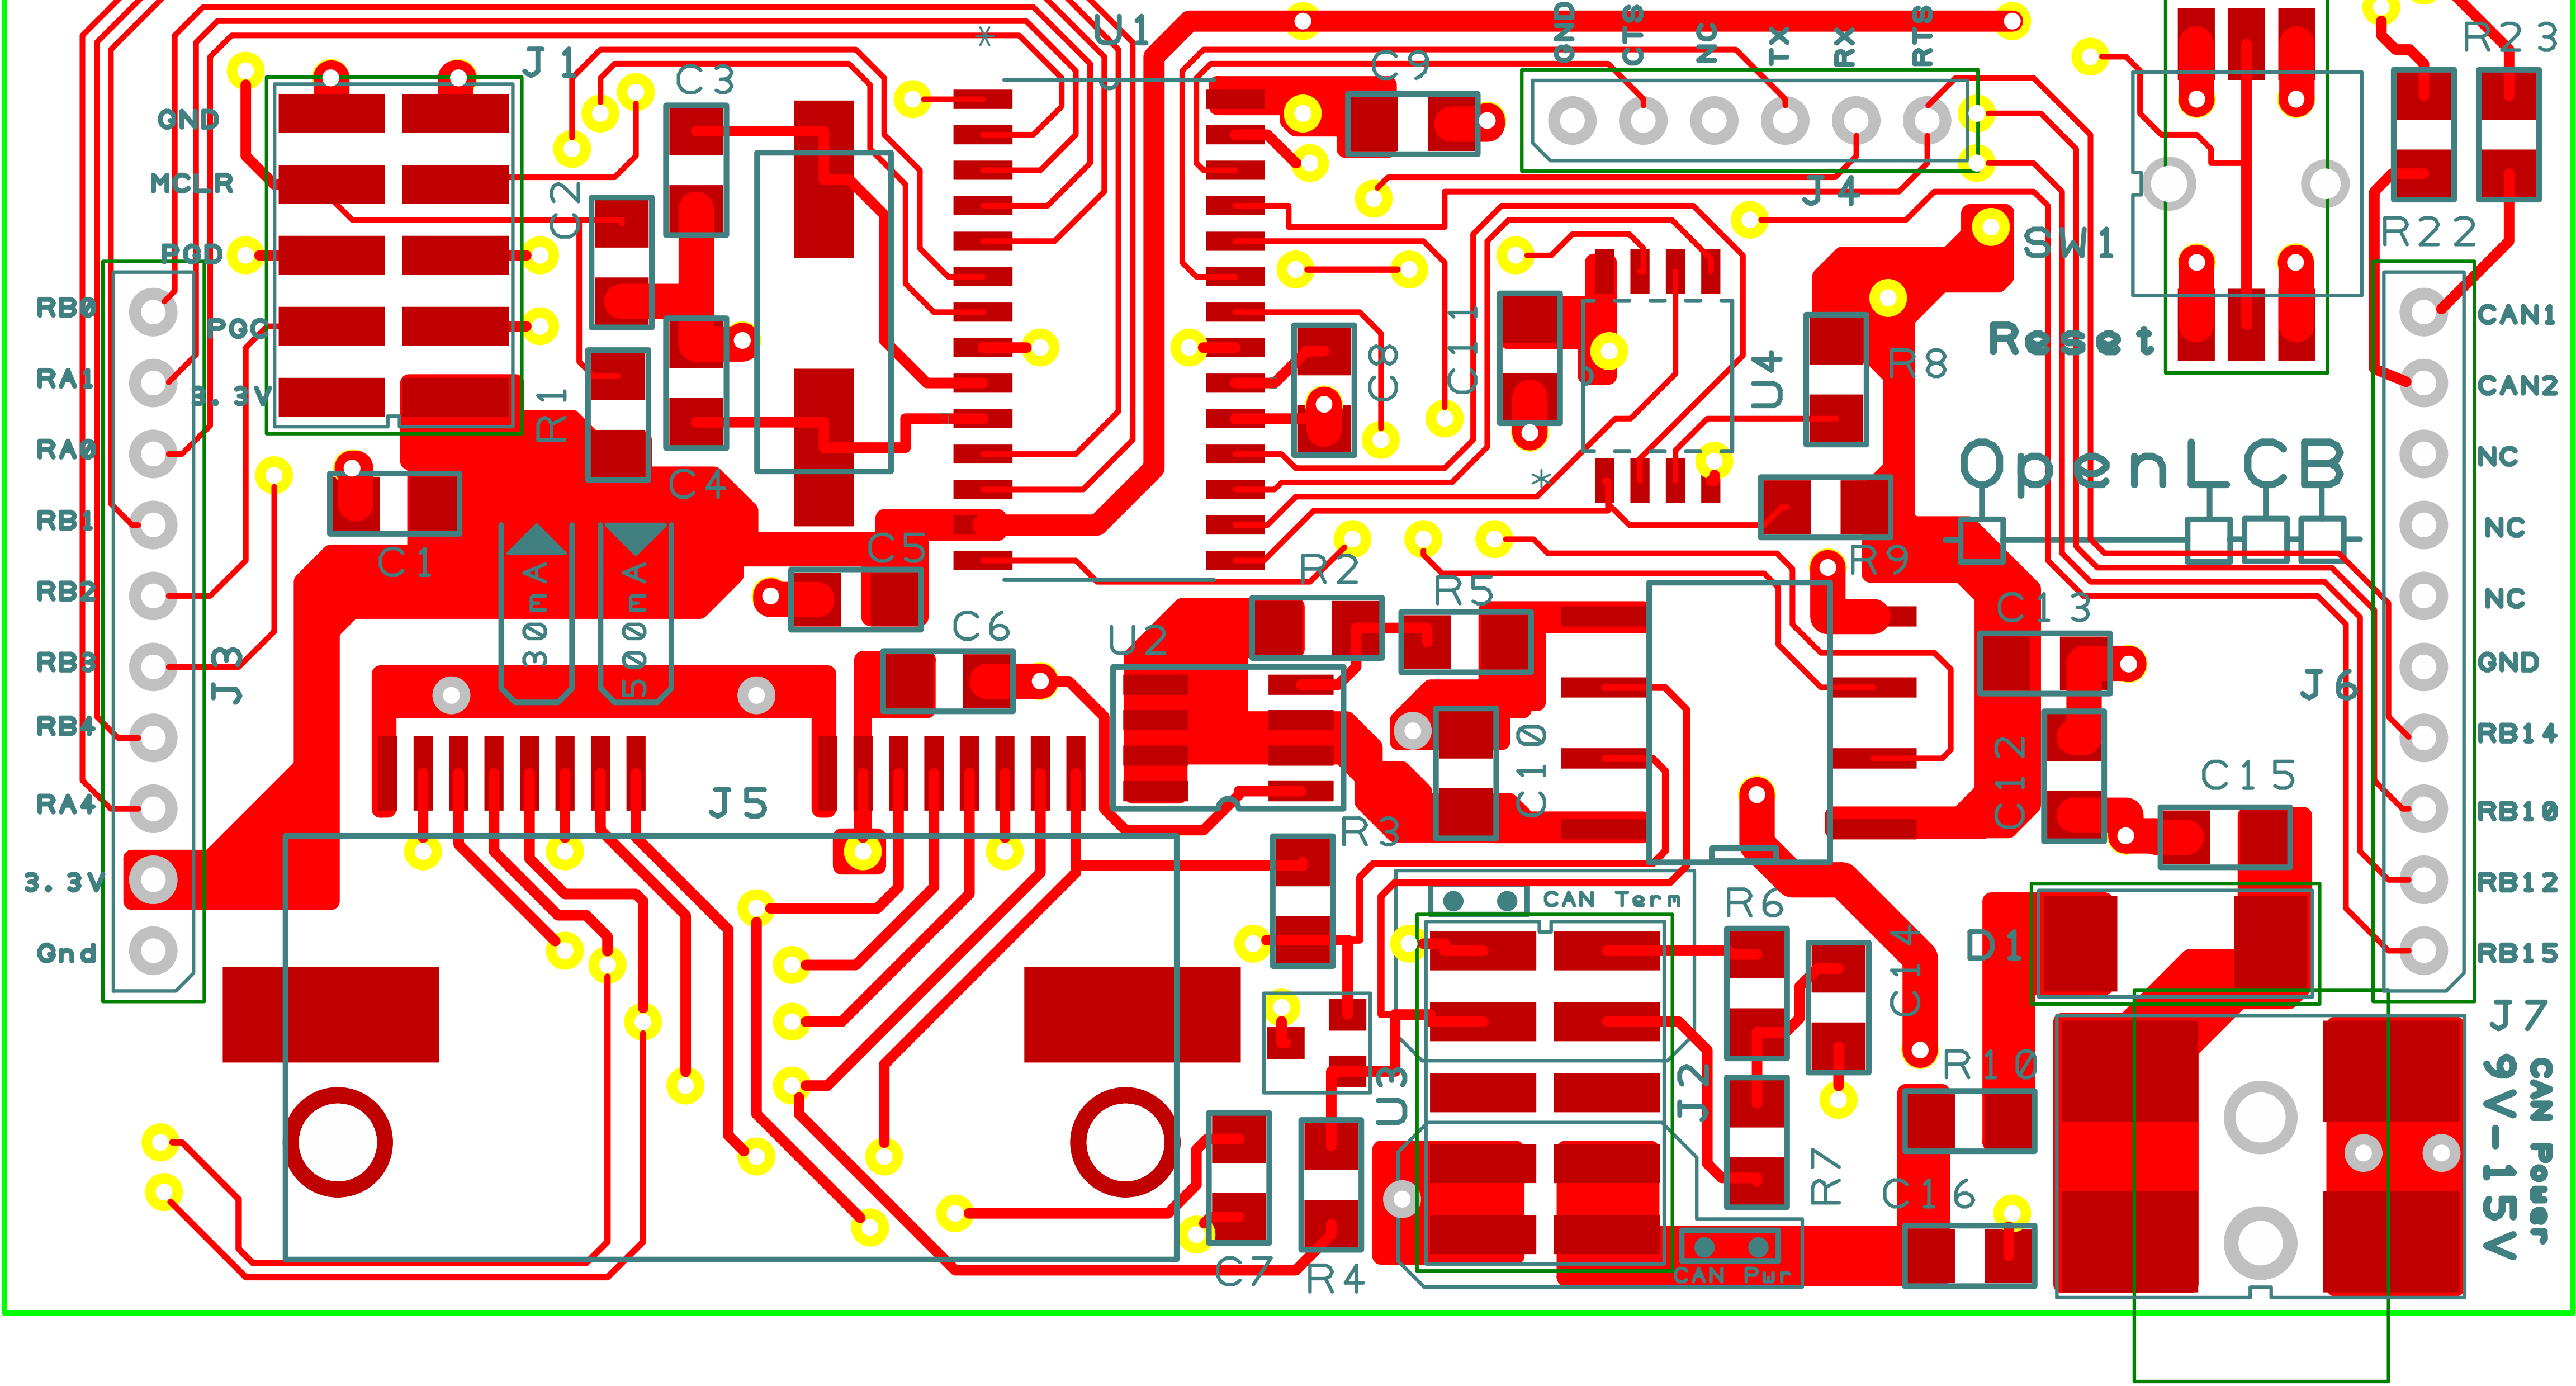

Mustangpeak Engineering - LCBrick MicroFoundation Ver 1.0 2013

J7 CAN Power
9V-15V